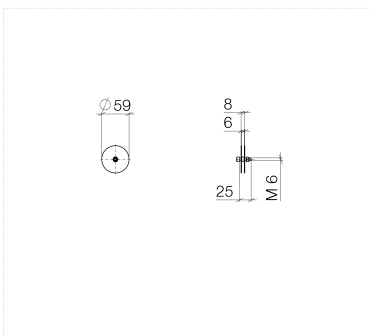

Shower - Series- various
Mounting bracket for two-sided glass attachment -
Article number: 12 358 970 90

- For use with two towel bars, back to back. (Requires two brackets)
- The mounting kits are used to install the products on glass.

Dimensional drawing

All dimensions in mm / inch = mm x 0,0394

Shower - Series–various
Mounting bracket for two-sided glass attachment -
Article number: 12 358 970 90

Shower - Series- various
Mounting bracket for two-sided glass attachment -
Article number: 12 358 970 90